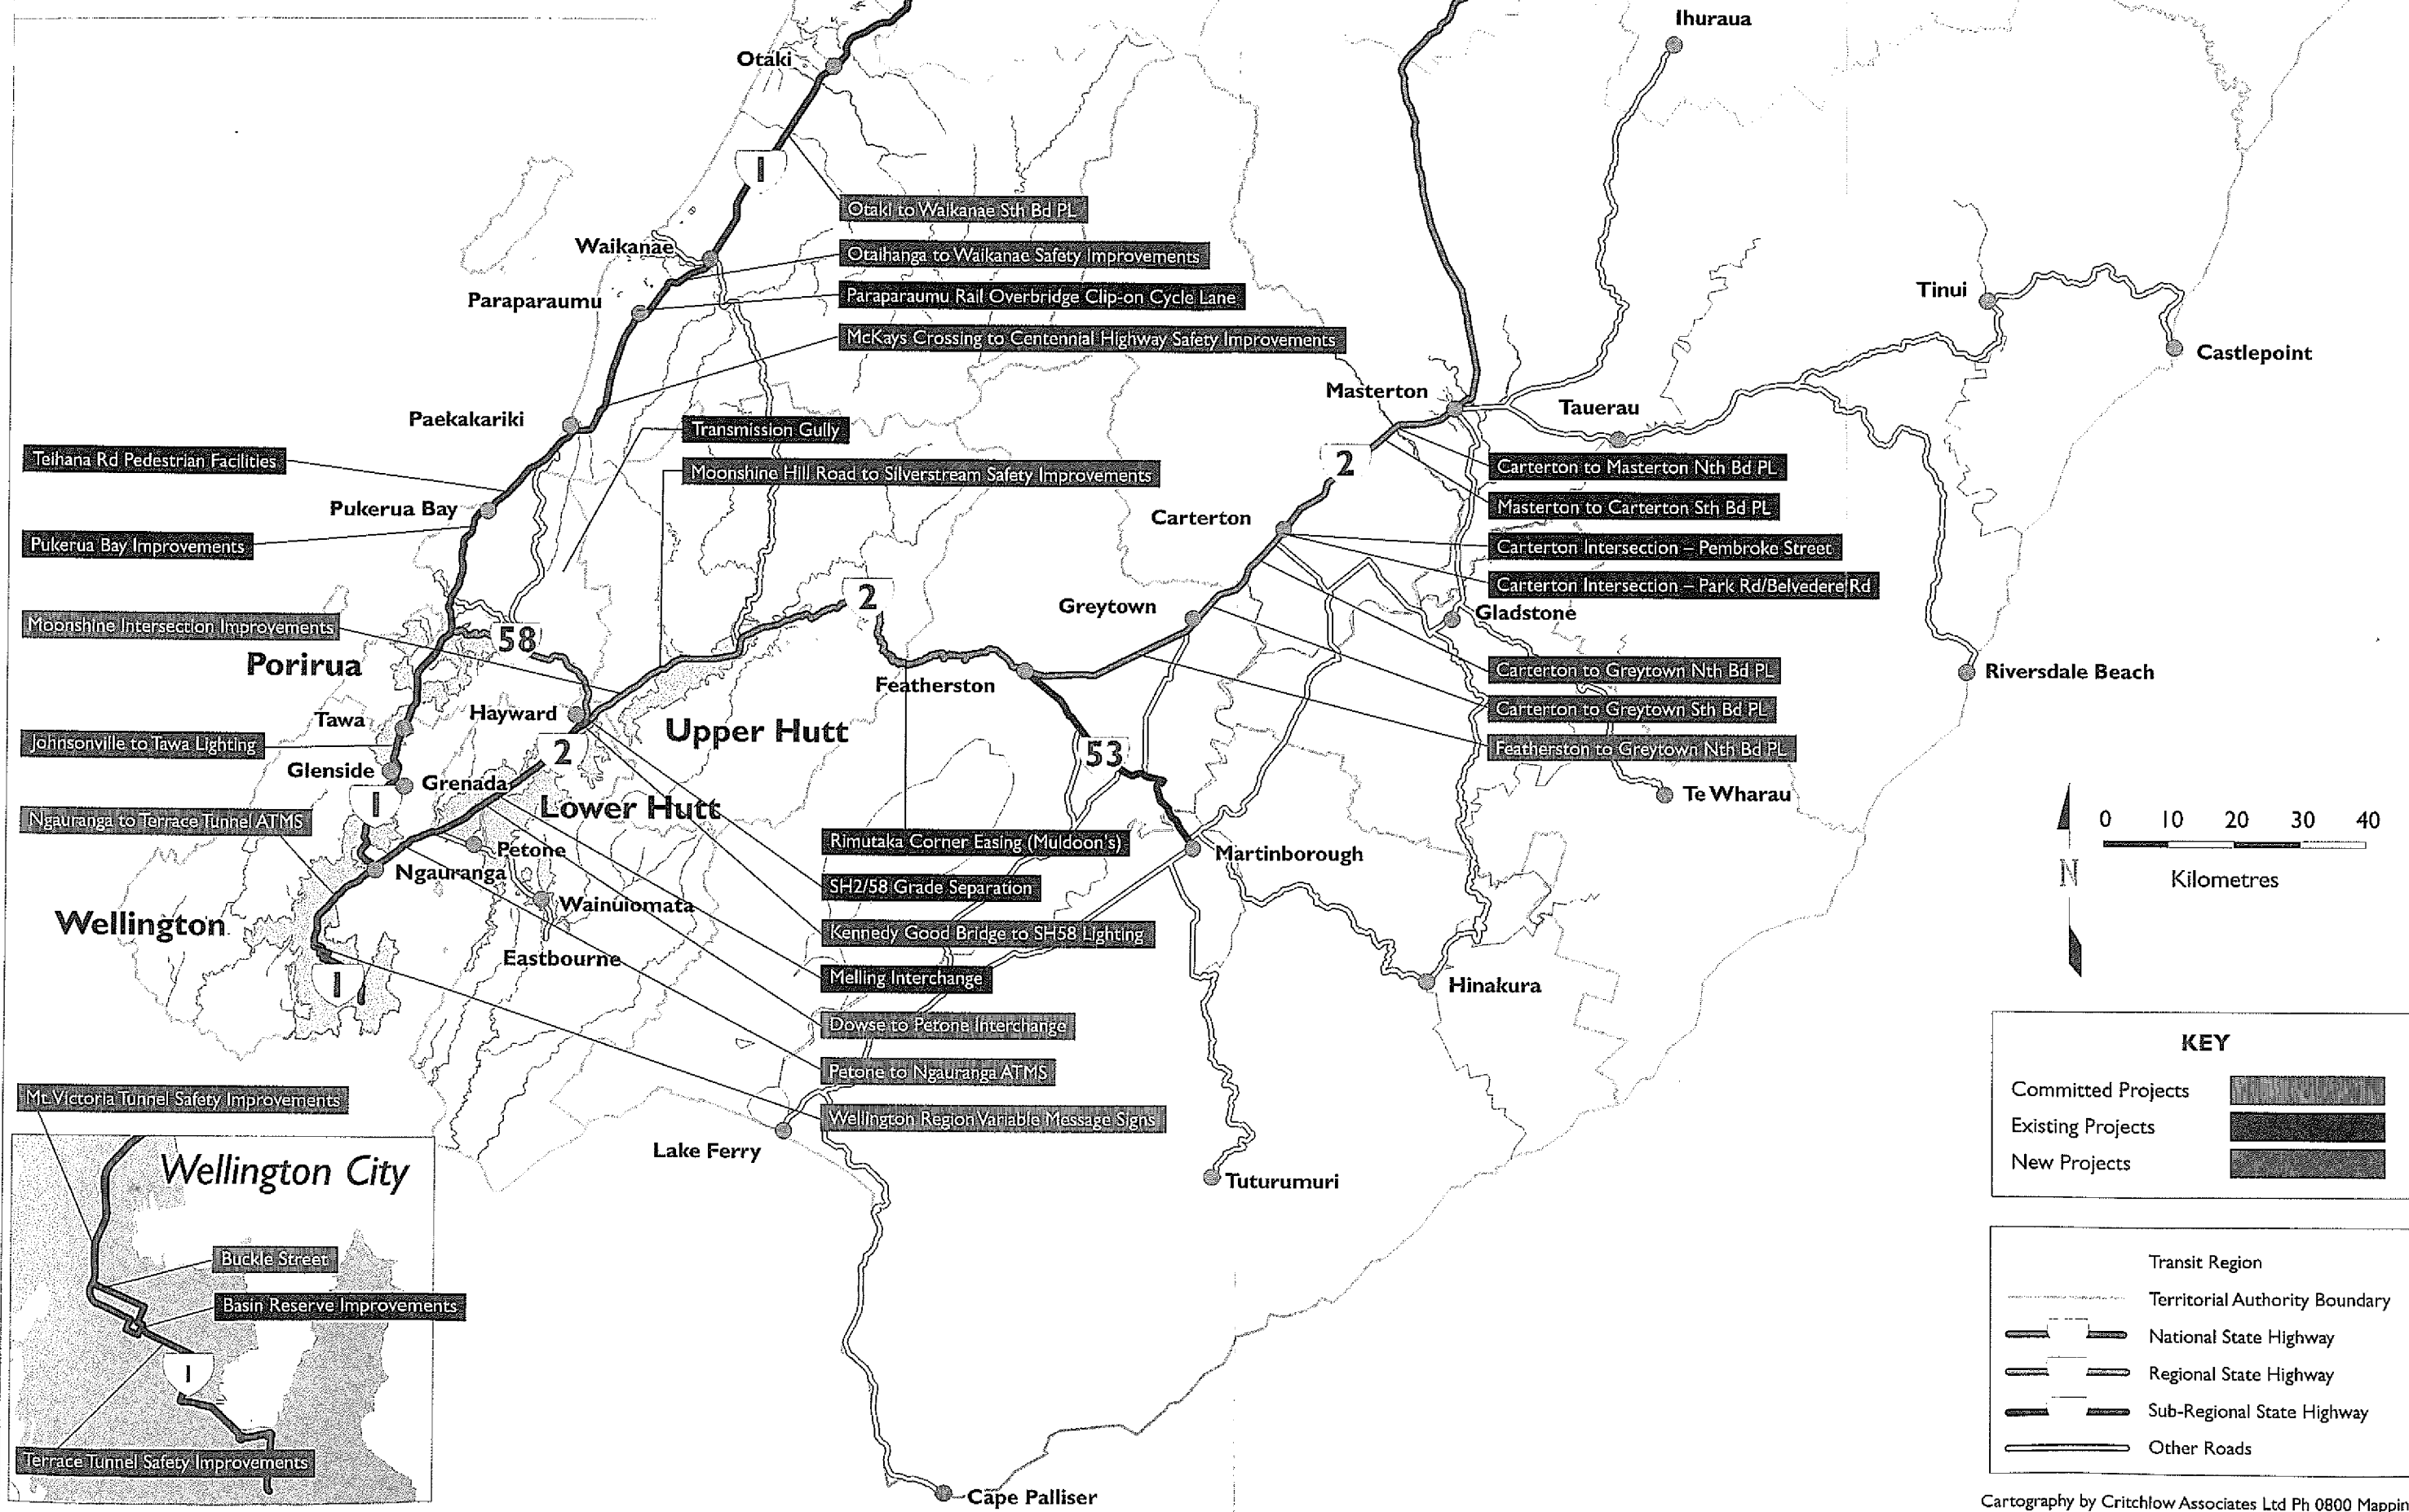

Fig W WELLINGTON REGION

State Highway Network at 01 July 2006

KEY	
Committed Projects	
Existing Projects	
New Projects	

	Transit Region
	Territorial Authority Boundary
	National State Highway
	Regional State Highway
	Sub-Regional State Highway
	Other Roads