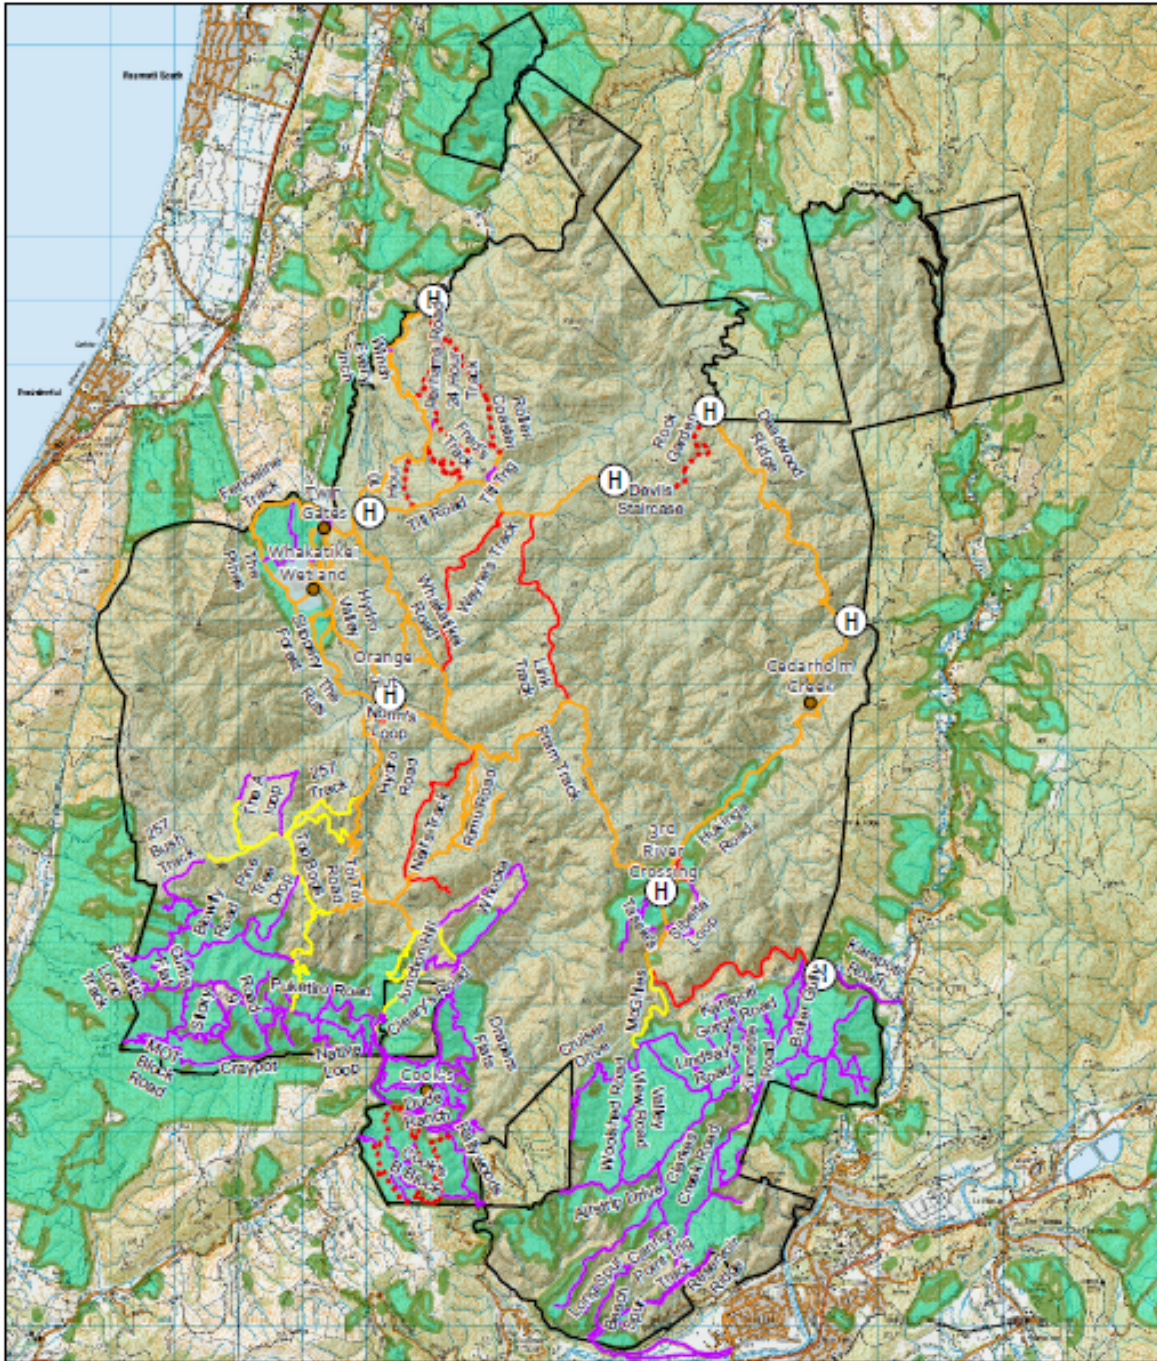

Proposed revised Parks Network Plan Map 20

Akatarawa Forest Motorised Recreation PNP and Proposed Tracks 2015

Track Description

- Proposed Tracks
- Forest roads for 4WD, trailbikes and quads
- Trailbike and quad tracks
- - - Expert route for trailbikes and quads
- GWRC approved Club events only

Whakatiki Wetland

● Points of Interest

H Helipoint