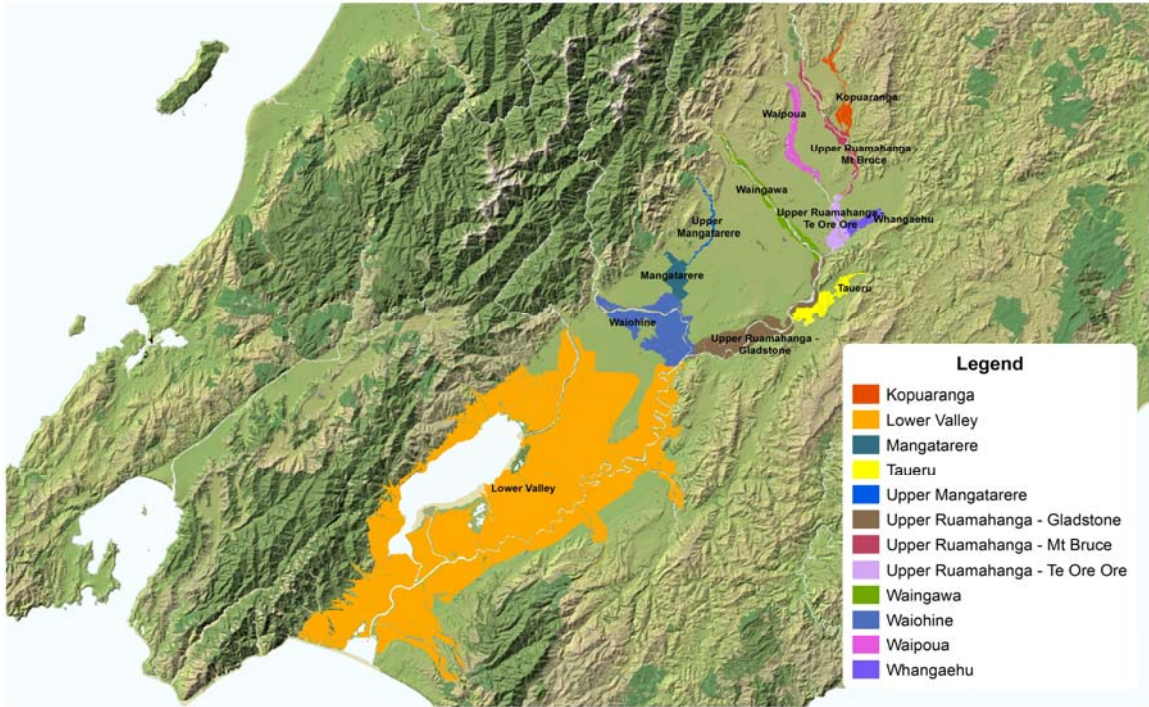

Map of Schemes Managed by Greater Wellington in Wairarapa

Wairarapa River Classification & scheme Extents

Copyright : GWRC
Topographic and Cadastral data is copyright LINZ
1:280,000

Example